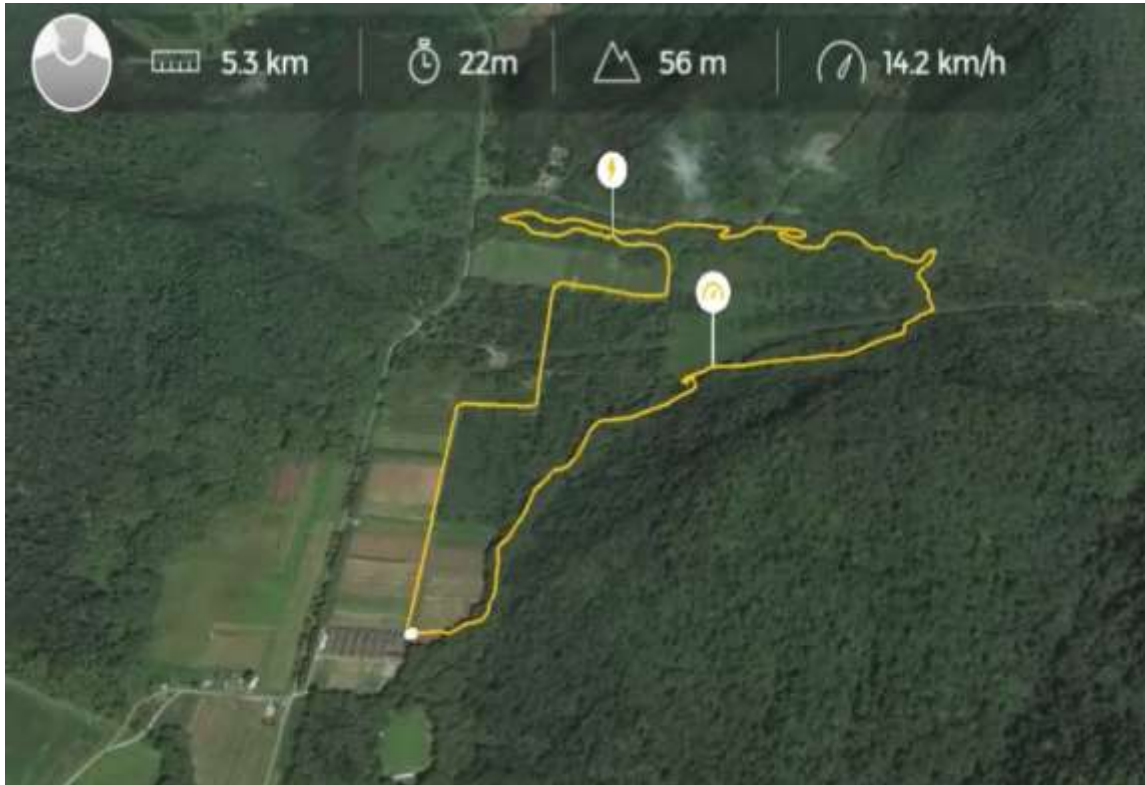

U-PICK FARM IN COLLABORATION WITH TRAILING EDGE TEAM

PRESENTS

MOUNTAIN BIKE SERIES #1 EVENT

SUNDAY FEBRUARY 18, 2018

AT 7:00 A.M.

U-PICK FARM, CHAGUARAMAS

This event is the first of a four (4) part series which will be based on a point system.

Points will be awarded as follows: 5, 3, 2 and 1.

RACE PROGRAM

Youth development ½ lap (under 7 & under 9)

Youth development 1 (under 11 & under 13)

Elite 1 - 5 Laps

Elite 2 (sport men and women) 3 Laps

Registration Fee :- Adults \$100 and Children \$50

Event fully supported and sanctioned by the TTCF.

See map below

MAP OF COURSE

U-Pick Farm is located on the right hand side after the shooting range.

Start at U-PICK FARM.....head North on Jeep trails, to the ZOO.....
enter South Bank from the ZOO, proceed to the Mangoes(WEST)
head up North Bank(EAST)
straight across Marker 5 to the Pylons
sharp Right turn at Everest,
follow extension trail until Roundabout
enter the River Bed at "Roundabout" and proceed South until back at the FARM(this part
will be marked, as there is no proper description)

Each Lap is 3.3 miles